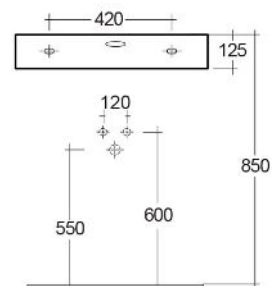

RAK-SCOOP

Lavabo | Appoggio

RAK
CERAMICS

SCHEDA TECNICA

Tipo:	Appoggio
Dimensioni:	650 x 415 mm
Weight:	19 Kg
Colore:	bianco alpino
Forma:	Rettangolare

Code	Nome
LASC00001	SCOOP WASH BASIN 65CM

Dimensions: All dimensions in mm. Tolerance of vitreous china & fireclay items: $\pm 5\%$ for below 200mm and $\pm 3\%$ for above 200mm; for all other items tolerance $\pm 1\%$. Note: Due to a continuing development program to improve design and performance, the manufacturer reserves all rights to vary specifications without prior information. Please note accessories are for photographic use only.