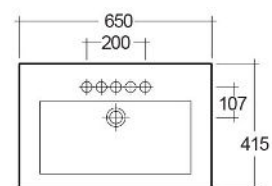

RAK-SCOOP

Lavabo | Appoggio

RAK
CERAMICS

SCHEDA TECNICA

Tipo:	Appoggio
Dimensioni:	650 x 415 mm
Weight:	19 Kg
Colore:	bianco alpino
Forma:	Rettangolare

Code	Nome
LASC00001	SCOOP WASH BASIN 65CM

Dimensions: All dimensions in mm. Tolerance of vitreous china & fireclay items: $\pm 5\%$ for below 200mm and $\pm 3\%$ for above 200mm; for all other items tolerance $\pm 1\%$. Note: Due to a continuing development program to improve design and performance, the manufacturer reserves all rights to vary specifications without prior information. Please note accessories are for photographic use only.